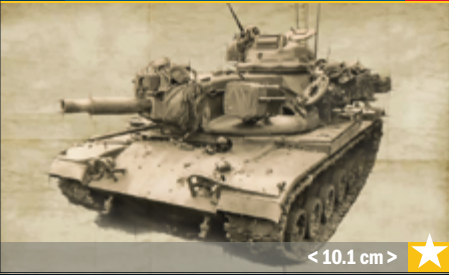

contains 7 figures < 10.5 cm >

Available in 2025

Available in 2025

7018 Sd.Kfz. 171 Pz.Kpfw. V Panther Ausf. A 1:72

backagain < 12.3 cm >

7022 DUKW 1:72

backagain < 11.7 cm > ★

7086 M60A2 1:72