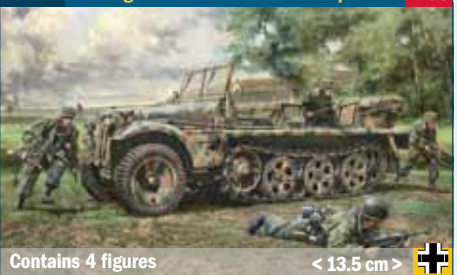

6561 Demag D7 with German Paratroops 1:35